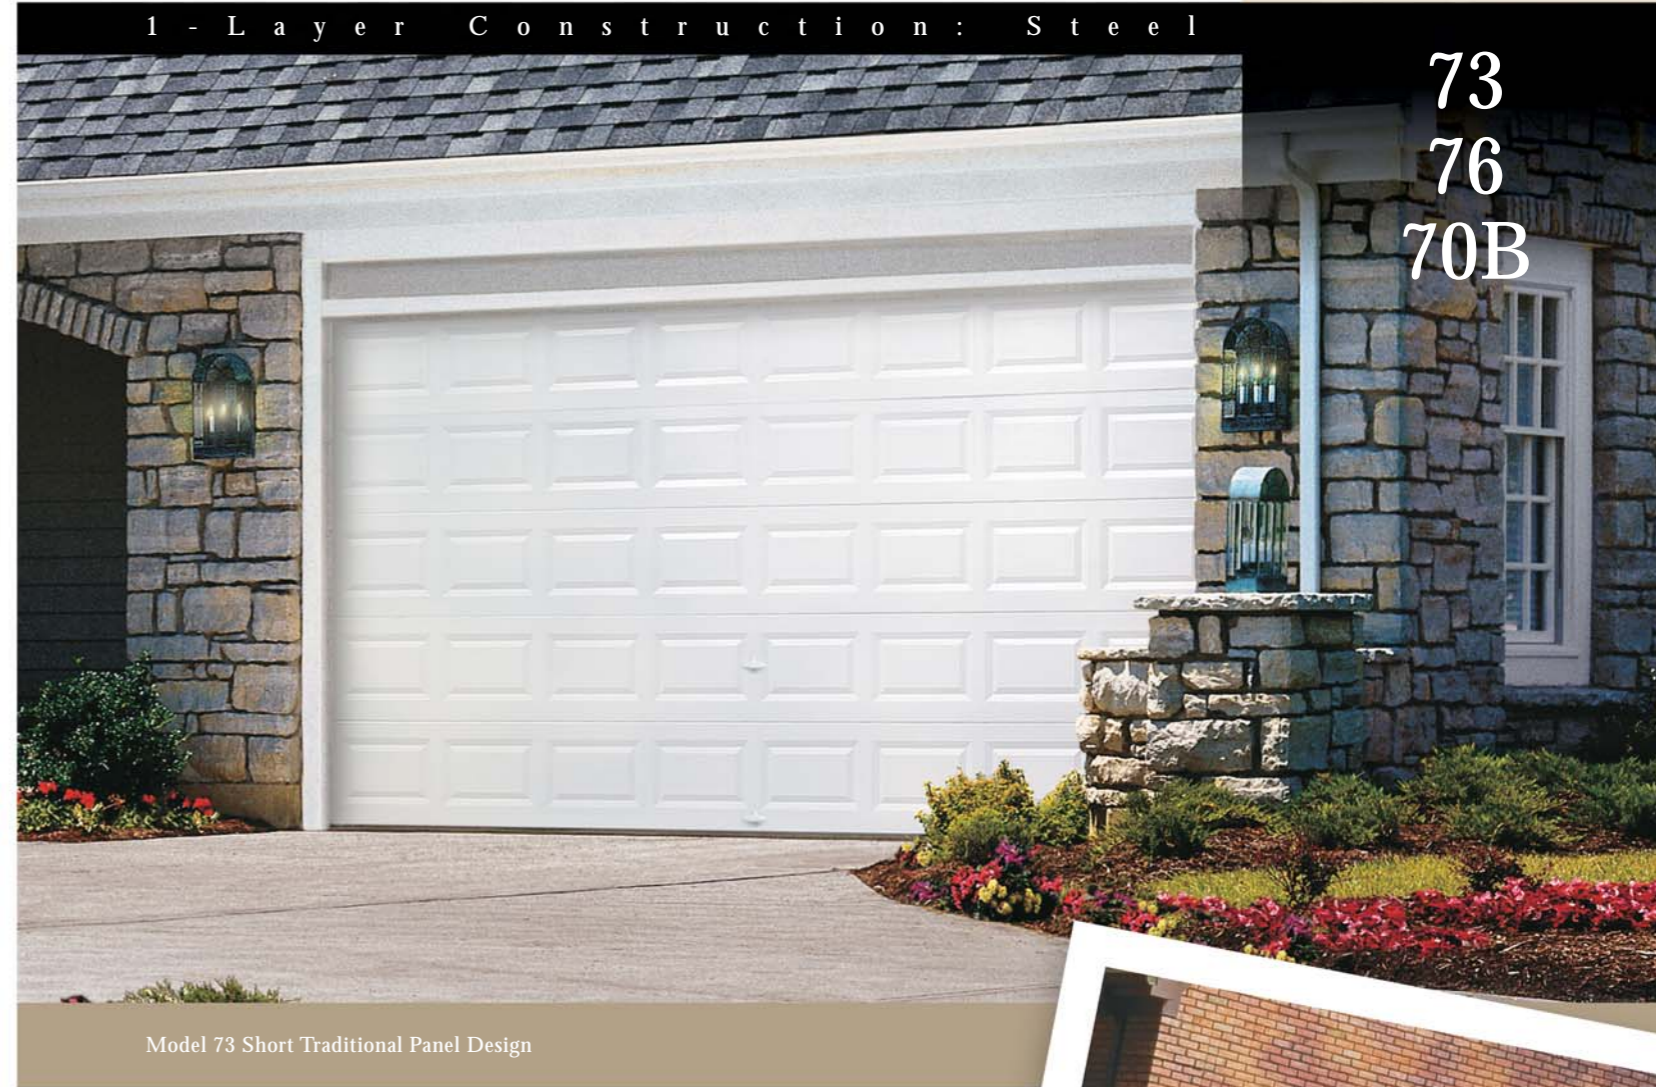

1 - Layer Construction: Steel

Model 73 Short Traditional Panel Design

With a 2" durable steel frame construction and three panel styles, the Models 73, 76 and 70B Series doors are designed for beautiful, long-lasting performance. Combine four color options on the Models 73 and 76 along with many Designer and Decorative window designs and you have the best value door to suit your home style and lifestyle.